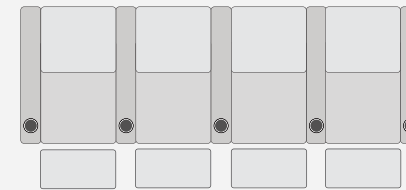

HEART FRIENDLY

The zero-gravity position reduces pressure off the heart, allowing for increased blood flow throughout the body.

DESIGNED BY NASA

The zero-gravity position suspends your body in a neutral position, causing deep relaxation and healing on a physical and mental level.

ZERO GRAVITY | POWER LUMBAR | POWER HEADREST | POWER BACKREST | POWER FOOTREST

ZERO GRAVITY SERIES

SPECIFICATIONS

RECLINER
37 W x 38.5 D x 46.5 H

ROW OF 2
67.25 W x 38.5 D x 46.5 H

ROW OF 3
97.5 W x 38.5 D x 46.5 H

ROW OF 4
127.75 W x 38.5 D x 46.5 H

THE OCTANE SEATING DIFFERENCE

All zero-gravity models offer dual independent motors, wellness benefits and many other features.

POWER HEADREST

Headrest can be articulated back and forward for full head support.