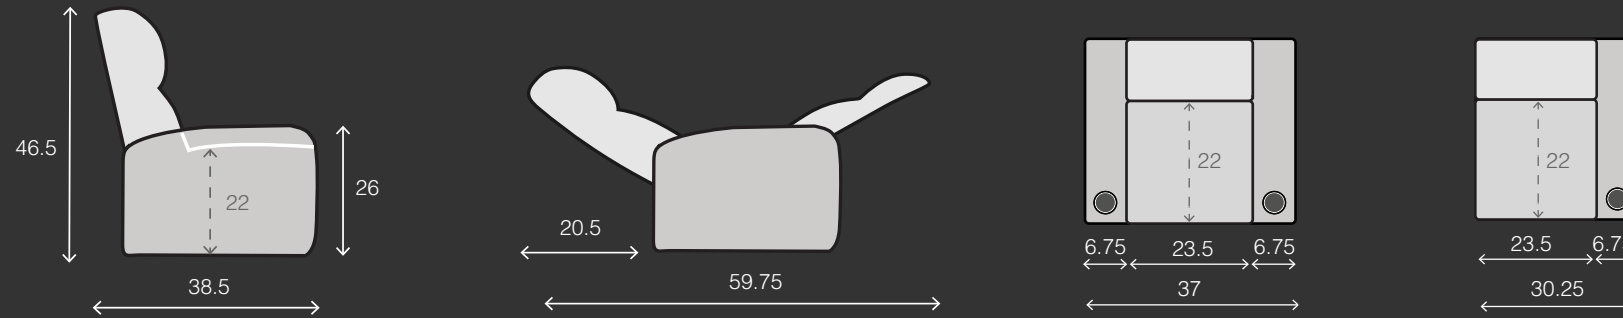

INCREASED BLOOD CIRCULATION

Your heart is aligned with your feet in the zero-gravity position, providing more oxygen to your blood and aids in circulation.

REDUCES PAIN

With the strain of gravity reduced, your back and neck will reset providing relief from pain and tension.

HEART FRIENDLY

The zero-gravity position reduces pressure off the heart, allowing for increased blood flow throughout the body.

DESIGNED BY NASA

The zero-gravity position suspends your body in a neutral position, causing deep relaxation and healing on a physical and mental level.

ZERO GRAVITY | POWER LUMBAR | POWER HEADREST | POWER BACKREST | POWER FOOTREST

ZERO GRAVITY SERIES

SPECIFICATIONS

RECLINER
37 W x 38.5 D x 46.5 H

ROW OF 2
67.25 W x 38.5 D x 46.5 H

ROW OF 3
97.5 W x 38.5 D x 46.5 H

ROW OF 4
127.75 W x 38.5 D x 46.5 H

THE OCTANE SEATING DIFFERENCE

All zero-gravity models offer dual independent motors, wellness benefits and many other features.

POWER HEADREST

Headrest can be articulated back and forward for full head support.